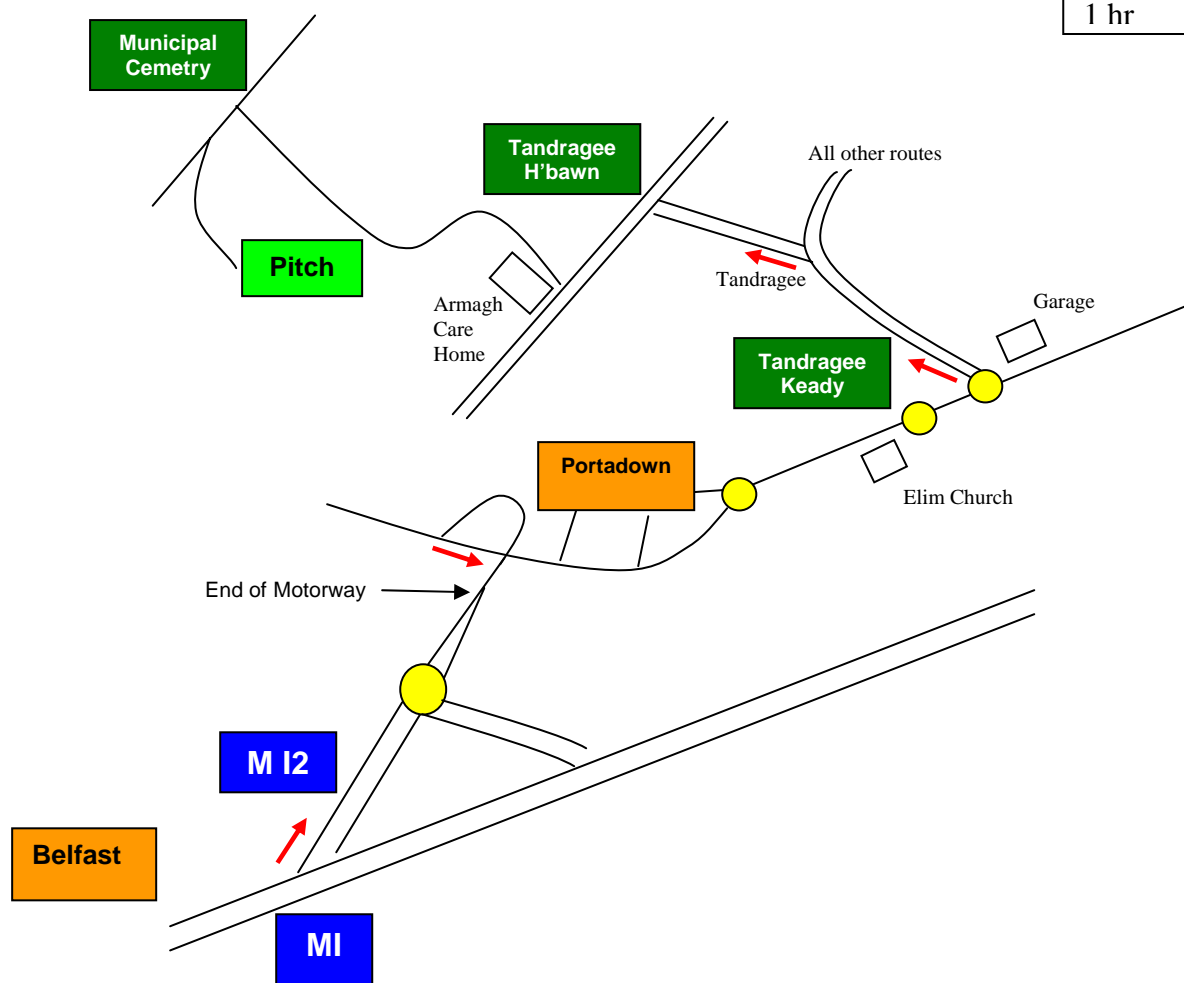

# Ardmore Leisure Centre, Armagh

Victorians Ladies Hockey Club

Travel time  
1 hr

## From Victoria College

Go to Lisburn Road towards Kings Hall, follow signs for Motorway M1, Dublin and Craigavon.

Follow Motorway – turn off at Junction 12, signed for Portadown. Follow signs for Armagh.

At outskirts of Armagh, go past Elim Church on right, straight through mini roundabout into 40mph zone. At next mini roundabout turn left – follow signs for Tandragee and Keady. Approx 200 yards down this road, turn left at corner – follow signs for Tandragee. Approx 100 yards you will come to T junction – turn left, follow signs for Hamiltonsbawn and Tandragee. Go up hill about 50 yards and turn left at Armagh Care Home – follow signs for Roads Service Depot, Water Service Depot and Ardmore Leisure Centre.

Follow road through housing estate, go past pitch on the left. At T junction turn left and entrance is on the left.