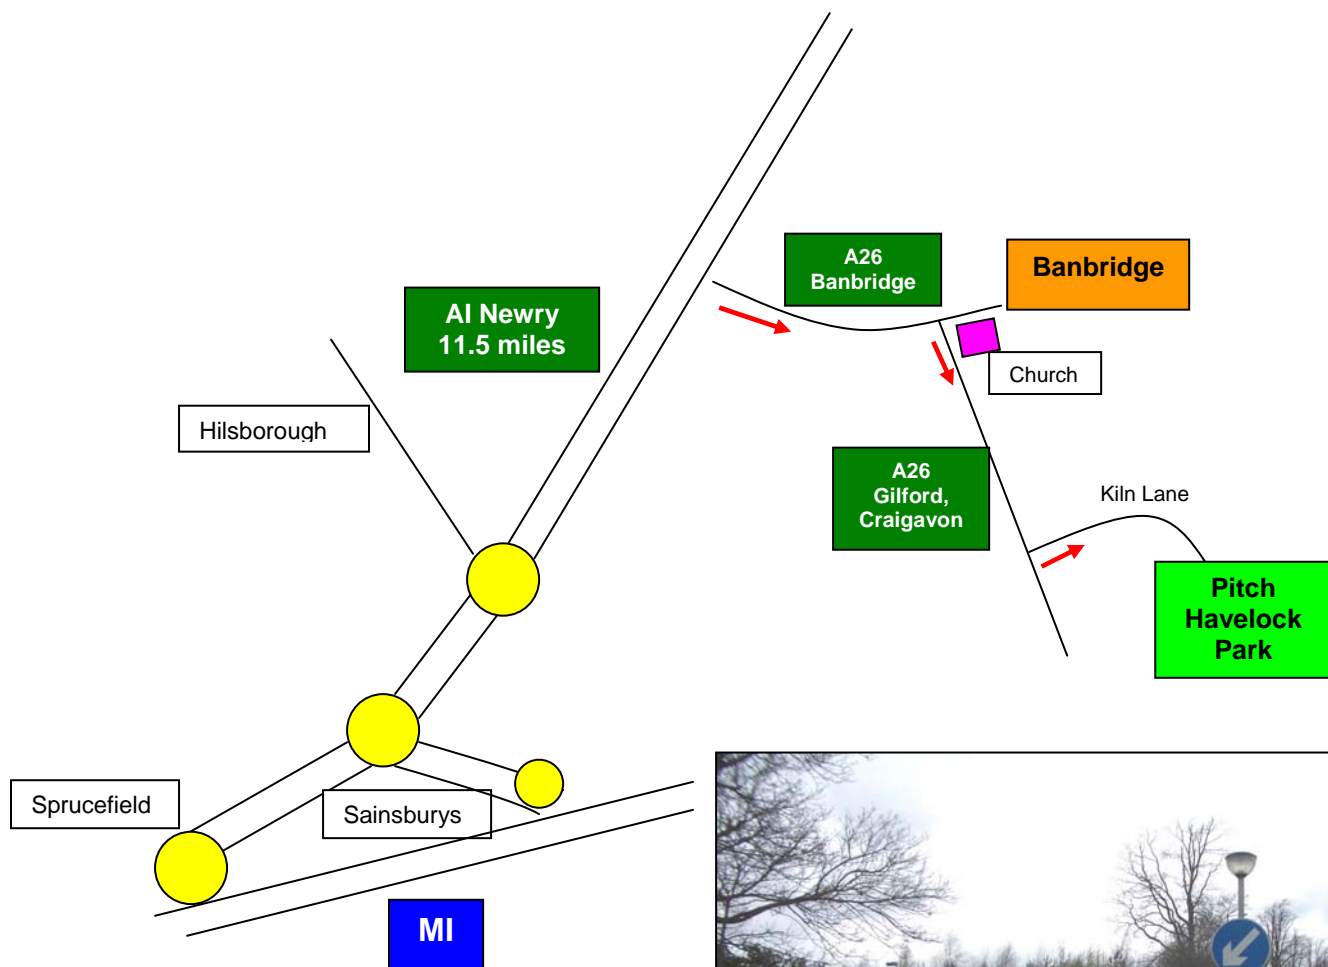

# Havelock Park, Banbridge

Victorians Ladies Hockey Club

## From Victoria College

Go to Lisburn Road towards Kings Hall, turn right towards Motorway and Craigavon.

Follow Motorway – turn off at junction signed for A1 Newry.

Follow signs around roundabout for A1 Newry, through next roundabout continue to follow signs for A1 Newry.

11.5 miles after Hilsborough roundabout, turn right for Banbridge (A26). After 1 mile, turn right at traffic lights. Church on corner. After 0.5 miles turn left into Kiln Lane, pitch on right in Havelock Park.