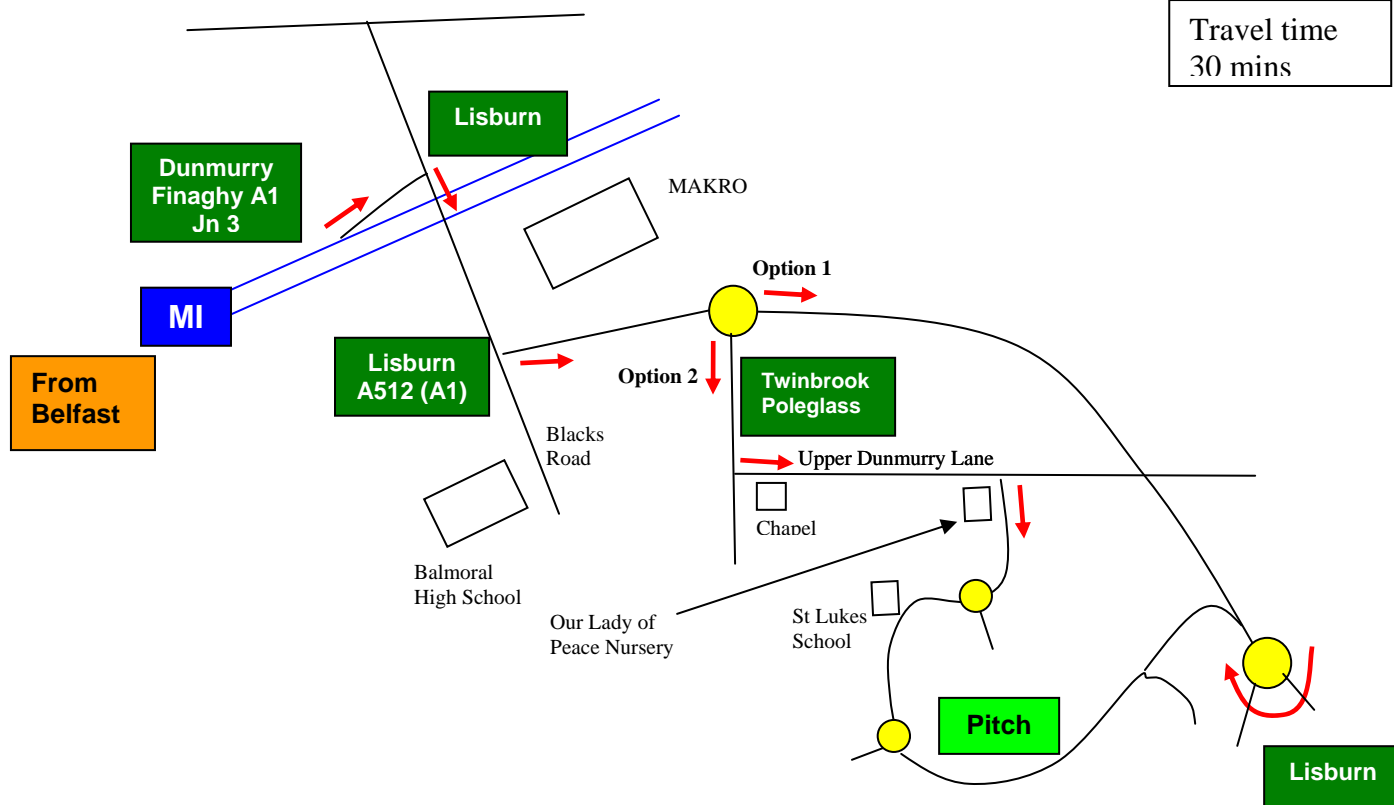

Brook Activity Centre, Twinbrook

Victorians Ladies Hockey Club

Travel time
30 mins

From Victoria College

Go to Lisburn Road towards Kings Hall, follow signs for Motorway M1, Dublin and Craigavon. Follow Motorway – turn off at Junction 3, at Black's Road. Drive under bridge. At traffic lights (before Blacks Road and Balmoral High School) turn left, sign posted to Lisburn. (Makro on your left)

Option 1

At next roundabout take 1st exit to Lisburn. Continue for quite a distance. At next roundabout double back on yourself ie 360 degrees come back along same road. About 20 yards on turn left into a small road between trees which is one-way & looks like a bus lane. At a 90 degrees bend go left. At Y junction go straight/right. Over speed bumps. Centre on your right.

Option 2

At next roundabout take exit signed for Twinbrook and Poleglass. After about 200 yards there is a sign for Dunmurry. Turn left here into Upper Dunmurry Lane, Chapel on your right. After about 500 yards turn right, Our Lady of Peace Nursery school on right (if you go over bridge you have gone too far). Follow road round through estate. Go through mini roundabout, past open green, St Lukes School on right. Through next mini roundabout and Brook Centre on Left.