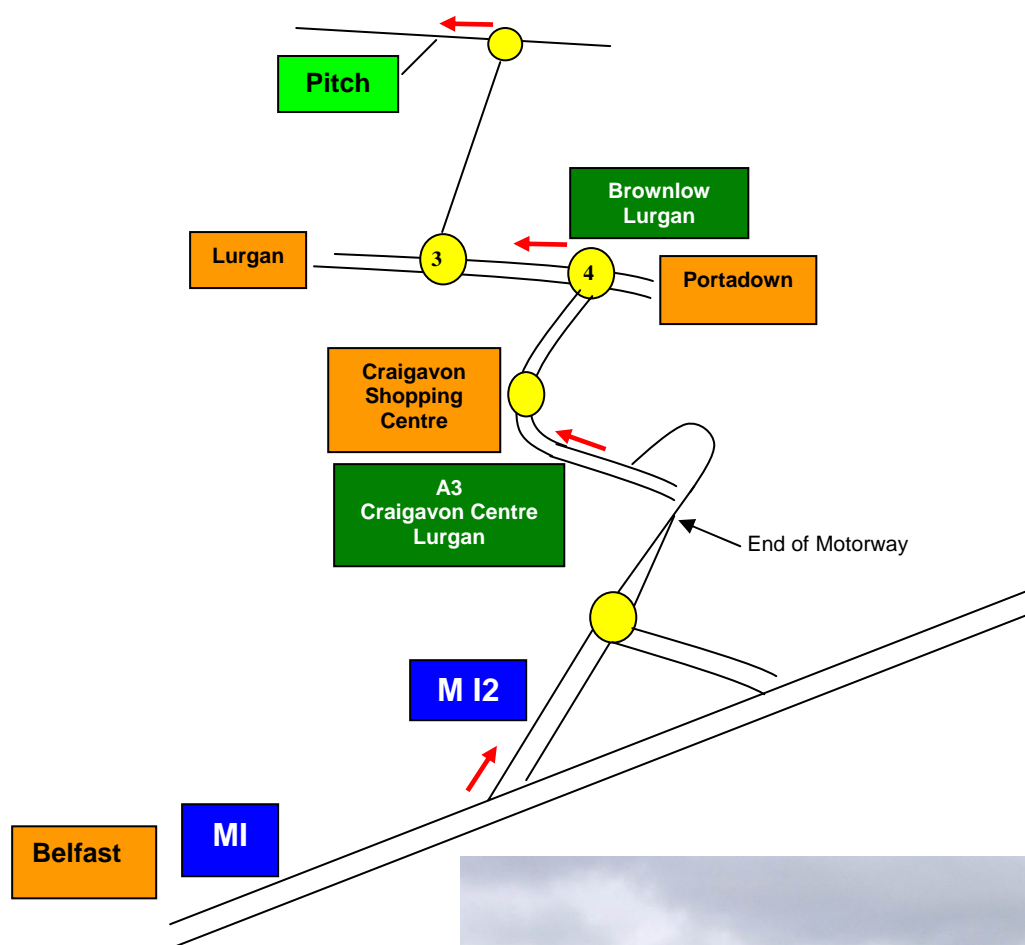

# Craigavon Leisure Centre, Lurgan

Victorians Ladies Hockey Club

Travel time  
45 mins

## From Victoria College

Go to Lisburn Road towards Kings Hall, follow signs for Motorway M1, Dublin and Craigavon.

Follow Motorway – turn off at Junction 12, signed for Portadown. Go through roundabout on M12 and go to end of motorway. Follow road round to T Junction and turn right – signed for A3 Craigavon Centre and Lurgan.

Go past shopping centre – take 2<sup>nd</sup> left from large roundabout (No 4), follow signs for A3 Brownlow, Lurgan and M1. At next roundabout (No 3) take first right, signed for Police Station, Lagahory and Craigavon Leisure Centre.

Go to end of road, turn left at roundabout, signed for Tullygally, Monbrief and Craigavon Leisure Centre. Pitch is 50 yards on left.