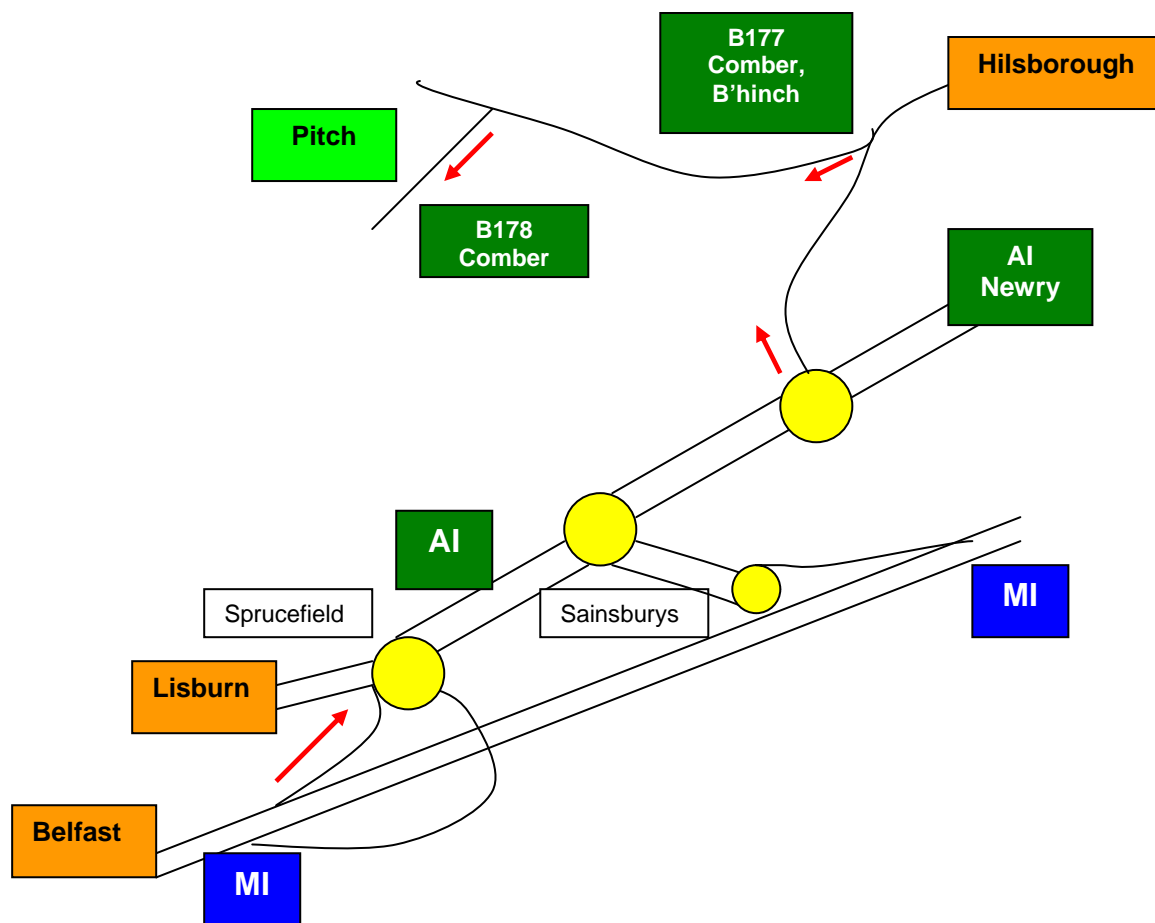

Lisnagarvey Pitches, Hillsborough

Victorians Ladies Hockey Club

From Victoria College

Go to Lisburn Road towards Kings Hall, turn right towards Motorway and Craigavon.

Follow Motorway – turn off at junction signed for A1 Newry.

Follow signs around roundabout for A1 Newry, through next roundabout continue to follow signs for A1 Newry until reach second roundabout – follow signs for Hillsborough.

Take this road into Hillsborough village (0.6 miles). Turn left at Ulster Bank just after the outdoor shop (raw outdoors) – church straight ahead – follow signs for Comber and Ballynahinch (B177).

Follow this road for 0.7 miles – turn left at junction signed for Comber (B178) – Pitch is on the right.