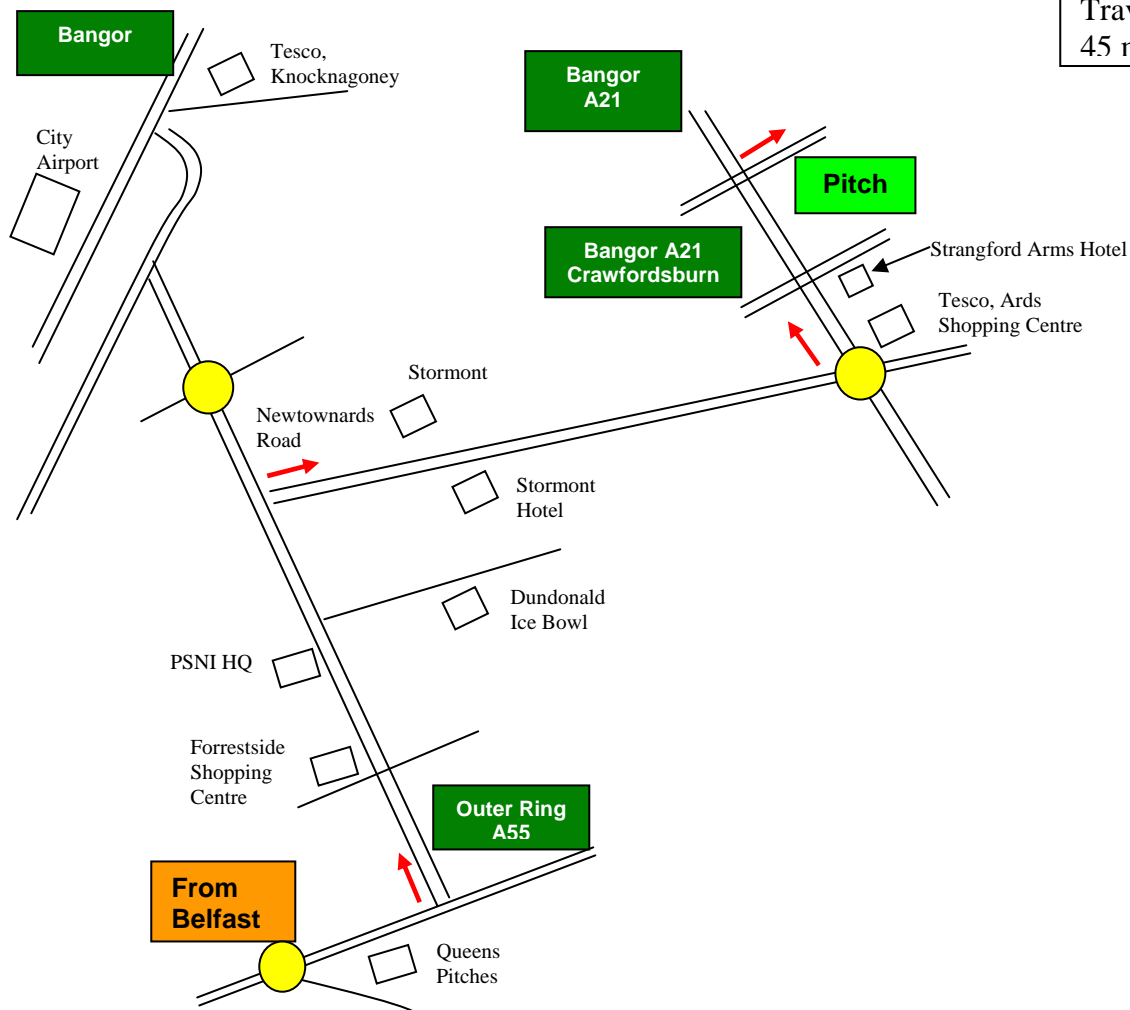

Ards Leisure Centre, Newtownards

Victorians Ladies Hockey Club

Travel time
45 mins

From Victoria College

Go to Malone Road head for Shaws Bridge. Follow signs for Outer Ring

Follow Outer Ring (A55) past Forrestrside Shopping Centre and the PSNI headquarters (just after where the road narrows). Take 2nd right just after this at the big junction, signed for Newtownards. Follow road past Stormont and continue for approx 6miles.

At roundabout, turn left. Ards Shopping Centre is on the right, with Tesco. At traffic lights, go straight through follow signs for Bangor and Crawfordsburn.

At next lights turn right, Ards Leisure Centre is on right about 100 yards from junction.